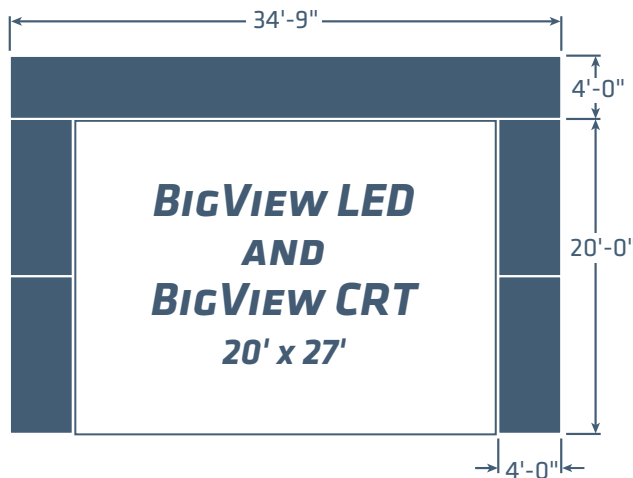

All Transit Image mobile video screens have ad display panels for static sponsorship/advertising opportunities. When submitting your artwork to Transit Image for output, or your finished artwork to be installed on the video displays, please follow these sizing guidelines and recommended formats.

SIGN PANEL DIMENSIONS

RECOMMENDED FILE FORMATS

- Adobe Illustrator EPS (up to CS3)
 - Convert any type to paths/outlines.
- Adobe Photoshop TIF (up to CS3)
 - Convert any type to paths/outlines.
 - Must at least 75 dpi at final size.
- Adobe PDF
 - Embed all fonts. Must at least 75 dpi at final size.

RECOMMENDED MATERIAL

- Corrugated plastic or Coroplast
 - 1/4" or 6mm maximum thickness
- If using banners, all dimensions shown are finished sizes.